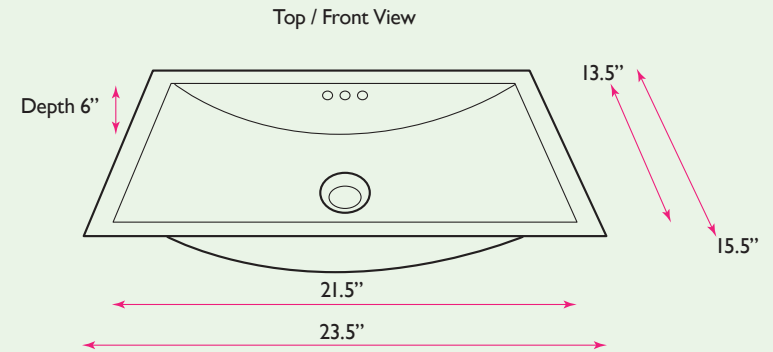

## TRB2416-OF

www.NantucketSinksUSA.com  
info@nantucketsinksusa.com

SPECS

OVERALL DIMENSIONS	INTERIOR BOWL	BOWL DEPTH	DRAIN OPENING	OVERFLOW
23.5" x 15.5"	21.5" x 13.5"	8"(ext.); 6"(int.)	1.5" Opening	Yes