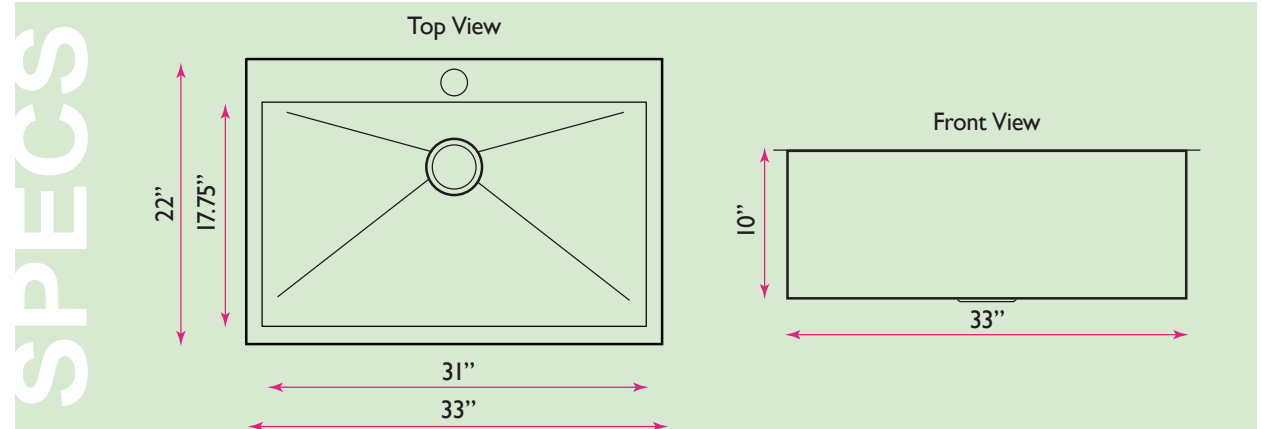

Pro Series Collection

33 Inch Large Rectangle Single Bowl Self Rimming Zero Radius
Stainless Steel Drop In Kitchen Sink (1 Hole)

Nantucket

S I N K S

model:

ZR3322-S-16

www.NantucketSinksUSA.com
info@nantucketsinksusa.com

OVERALL DIMENSIONS	INTERIOR BOWL	BOWL DEPTH	BOTTOM GRID(S)	REVERSE MODEL
33" x 22"	31" x 17.75"	10"	BG3017	N/A

FEATURES:

- Premium 304, 16 gauge stainless steel kitchen sink
- Colander drain and grid included (Lux accessory pkg.)
- Brushed satin finish
- Limited lifetime manufacturer's warranty
- Insulated to reduce condensation
- Rubber padding is applied for noise reduction