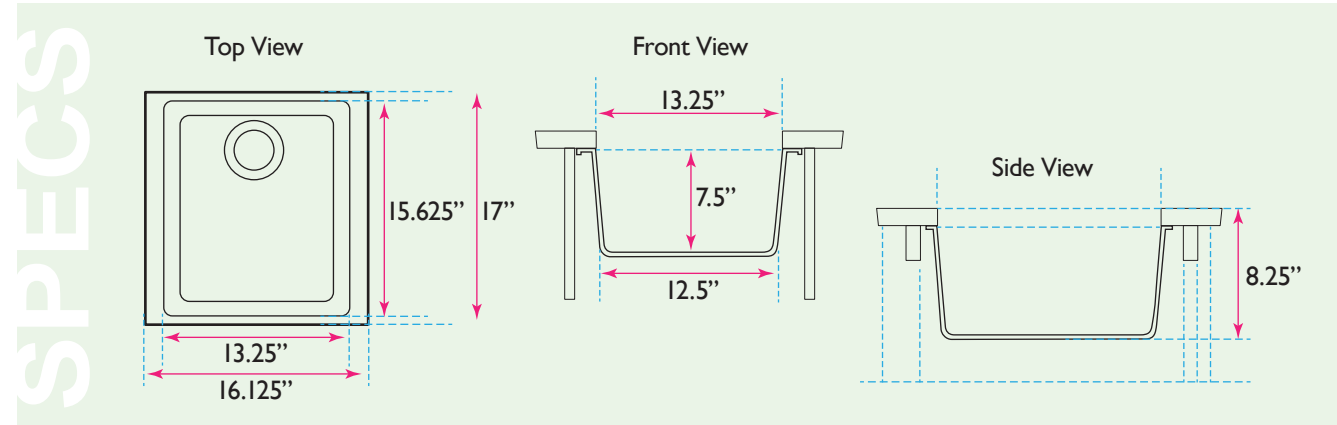

Plymouth Collection

17" Single Bowl Undermount
Granite Composite Bar/Prep Sink in Truffle

model:

PR1716-TR

Nantucket
S I N K S

www.NantucketSinksUSA.com
info@nantucketsinksusa.com

OVERALL DIMENSIONS	INTERIOR BOWL	EXTERIOR HEIGHT	INTERIOR BOWL DEPTH	DRAIN DIMENSIONS
16.125" x 17"	13.25" x 15.625"	8.25"	7.5"	3.5" Opening (not incl.)