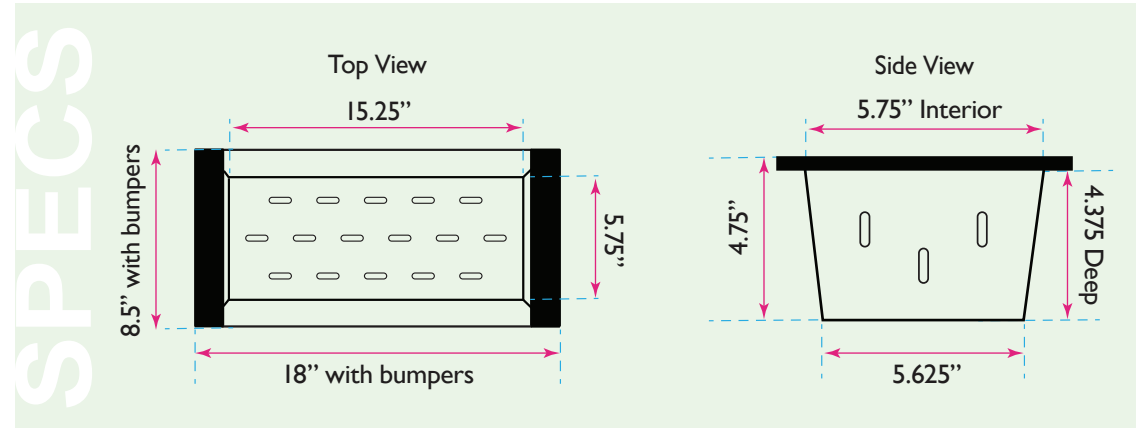

Accessories Collection

Deluxe Colander

Nantucket

S I N K S

model:

Deluxe Colander 16

www.NantucketSinksUSA.com
info@nantucketsinksusa.com

OVERALL DIMENSIONS	INTERIOR DIMENSIONS	BOWL DEPTH	STAINLESS STEEL	FINISH
18" x 8.5" x 4.75" with bumpers	15.25" x 5.75" x 4.375"	4.375"	304 Stainless Steel	Brushed Satin

FEATURES:

- Premium 304 stainless steel with Brushed Satin Finish
- Designed to rest on counter top of installed sink
- Protective Rubber Bumpers
- Fits the Following Sink Models: SR1815, SR2318-16, SR2818-16, SR3018, SR3218-16, SR3218-OSD, SR3618-16, ZR1815, ZR2818-16, ZR2818-8-16, ZR3218-16, ZR3218-OSD