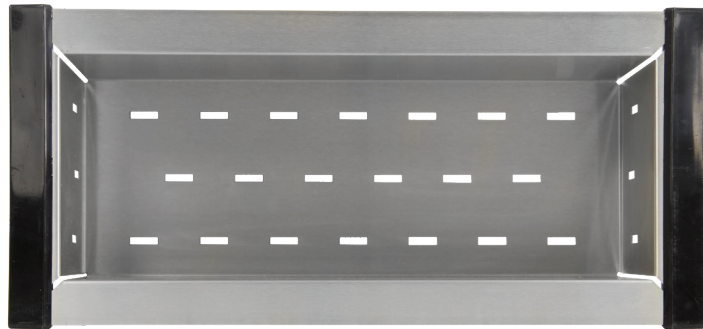

Accessories Collection

Deluxe Colander

Nantucket

S I N K S

model:

Deluxe Colander 16

www.NantucketSinksUSA.com
info@nantucketsinksusa.com

OVERALL DIMENSIONS	INTERIOR DIMENSIONS	BOWL DEPTH	STAINLESS STEEL	FINISH
18" x 8.5" x 4.75" with bumpers	15.25" x 5.75" x 4.375"	4.375"	304 Stainless Steel	Brushed Satin

FEATURES:

- Premium 304 stainless steel with Brushed Satin Finish
- Designed to rest on counter top of installed sink
- Protective Rubber Bumpers
- Fits the Following Sink Models: SR1815, SR2318-16, SR2818-16, SR3018, SR3218-16, SR3218-OSD, SR3618-16, ZR1815, ZR2818-16, ZR2818-8-16, ZR3218-16, ZR3218-OSD