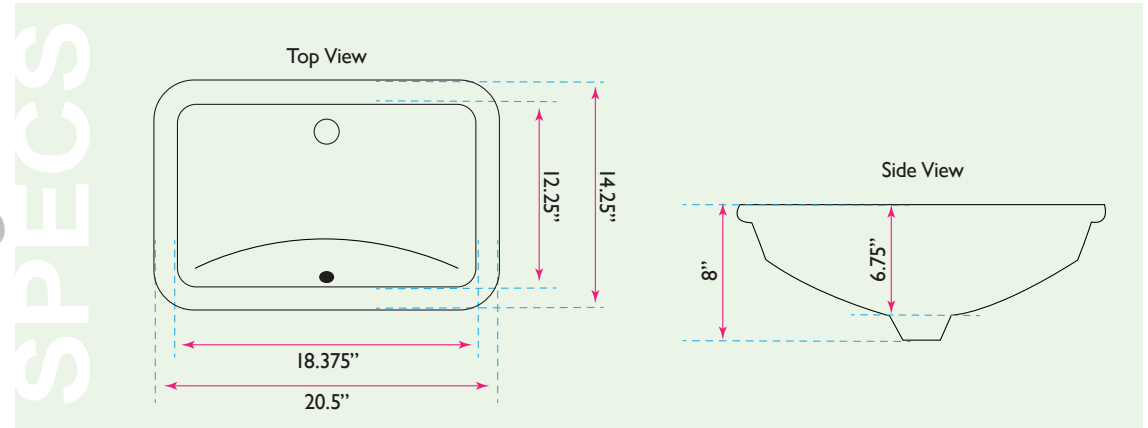

# Great Point Collection

Vitreous China Bath Undermount  
Rectangular White Sink with Glazed Bottom

model:

**GB-18x12-W**

**Nantucket**  
S I N K S

www.NantucketSinksUSA.com  
info@nantucketsinksusa.com

OVERALL DIMENSIONS	INTERIOR BOWL	BOWL DEPTH	DRAIN OPENING	OVERFLOW
20.5" x 14.25"	18.375" x 12.25"	8"(ext.); 6.75"(int.)	1.75" Opening	Yes

## FEATURES:

- Vitreous China undermount with porcelain enamel glaze; easy to clean
- With Overflow
- Limited lifetime manufacturer's warranty
- Fits 24" cabinet base minimum
- 1.75" Standard drain not included
- Nominal Dimensions - actual may vary by 1/4"
- Template not included - custom template required