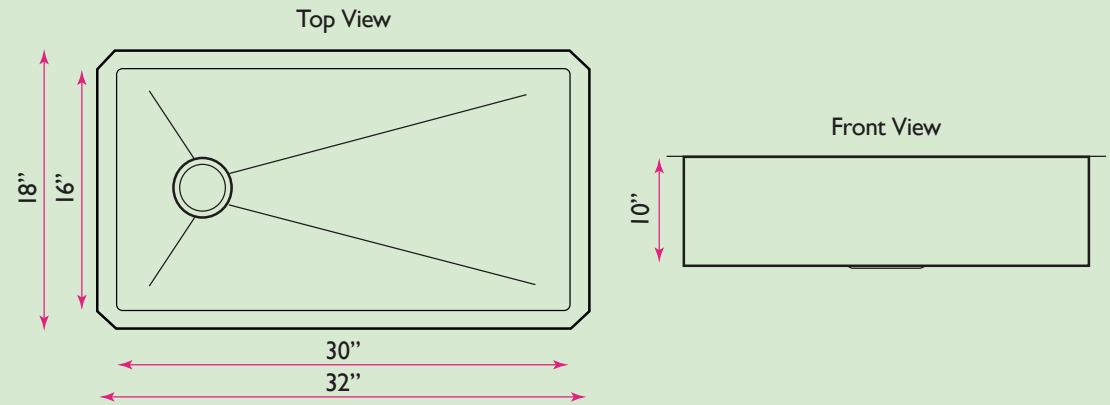

Pro Series Collection

32 Inch Large Rectangle Single Bowl Undermount Small Radius
Stainless Steel Kitchen Sink, Offset Drain

Nantucket

S I N K S

model:

ZR3218-OSD

www.NantucketSinksUSA.com
info@nantucketsinksusa.com

SPECS

OVERALL DIMENSIONS	INTERIOR BOWL	BOWL DEPTH	BOTTOM GRID(S)	REVERSE MODEL
32" x 18"	30" x 16"	10"	BG3218-OSD	N/A

FEATURES:

- Premium 304, 16 gauge stainless steel kitchen sink
- Colander drain and grid included (Lux accessory pkg.)
- Brushed satin finish
- Limited lifetime manufacturer's warranty
- Insulated to reduce condensation
- Rubber padding is applied for noise reduction
- Fits 33" cabinet base minimum
- 3.5" Standard drain opening
- Professional installation recommended