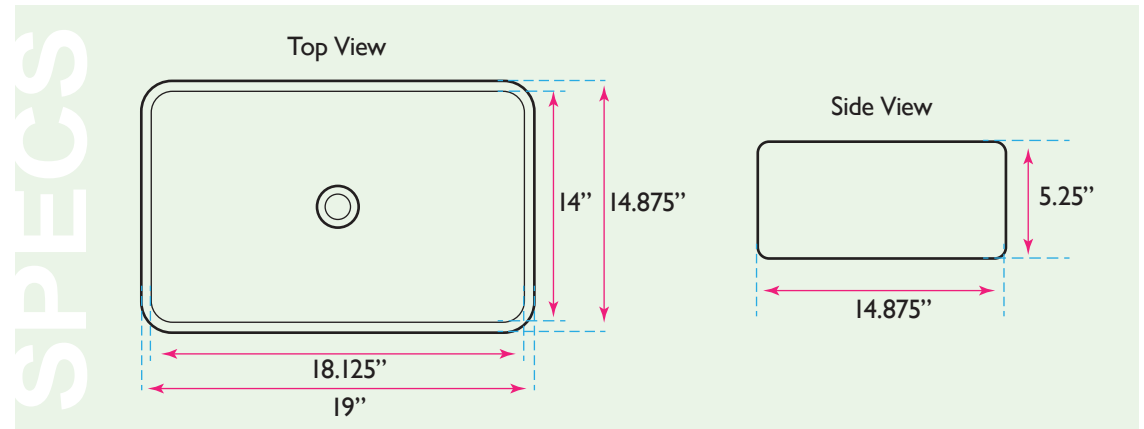

Brant Point Collection

Vitreous China Rectangular
White Topmount/Vessel Bathroom Sink

model:
NSV105

Nantucket

S I N K S

www.NantucketSinksUSA.com
info@nantucketsinksusa.com

OVERALL DIMENSIONS	LARGE BOWL	BOWL HEIGHT/DEPTH	DRAIN DIMENSIONS	OVERFLOW
19" x 14.875"	18.125" x 14"	5.25"(ext.); 4.75"(int.)	1.75" Opening	NO

FEATURES:

- Premium Vitreous China
- Template not included
- High gloss finish seals surface and makes for easy cleaning
- White Porcelain enamel finish
- Limited warranty
- No Overflow
- Nominal dimensions - actual may vary by 1/4"
- Fits a 21" cabinet base minimum