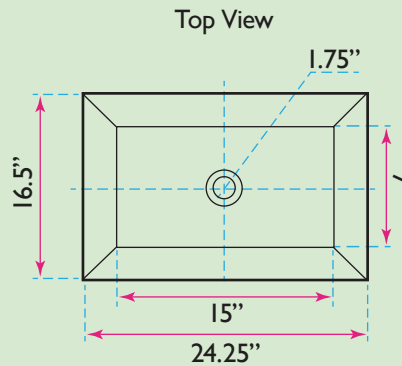

Regatta Collection

Fireclay Semi-Recessed
Vessel Mount Bathroom Vanity Sink

model:

RC73040PR “Porto Cervo”

Nantucket
S I N K S

www.NantucketSinksUSA.com
info@nantucketsinksusa.com

SPECS

OVERALL DIMENSIONS	INTERIOR BOWL(S)	EXTERIOR BOWL DEPTH	INTERIOR BOWL DEPTH	DRAIN DIMENSIONS
24.25" x 16.5"	15" x 7"	5.5" overall; 3" from counter	5.25"	1.75" Opening

FEATURES:

- Genuine Italian Fireclay
- Semi-recessed vessel mount; template not included
- Nominal Dimensions* - actual dimensions may vary by .25"
- Hand-painted with genuine platinum
- Decorative pattern on the bowl interior
- Without overflow
- Drain hole is 1.75" standard opening (drain not included)
- Limited warranty for manufacturer defects
- Do not clean with abrasive cleansers or pads