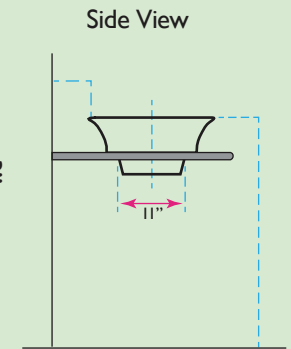

Regatta Collection

Fireclay Semi-Recessed
Vessel Mount Bathroom Vanity Sink

model:

RC73040PR “Porto Cervo”

Nantucket
S I N K S

www.NantucketSinksUSA.com
info@nantucketsinksusa.com

SPECS

OVERALL DIMENSIONS	INTERIOR BOWL(S)	EXTERIOR BOWL DEPTH	INTERIOR BOWL DEPTH	DRAIN DIMENSIONS
24.25" x 16.5"	15" x 7"	5.5" overall; 3" from counter	5.25"	1.75" Opening

FEATURES:

- Genuine Italian Fireclay
- Semi-recessed vessel mount; template not included
- Nominal Dimensions* - actual dimensions may vary by .25"
- Hand-painted with genuine platinum
- Decorative pattern on the bowl interior
- Without overflow
- Drain hole is 1.75" standard opening (drain not included)
- Limited warranty for manufacturer defects
- Do not clean with abrasive cleansers or pads