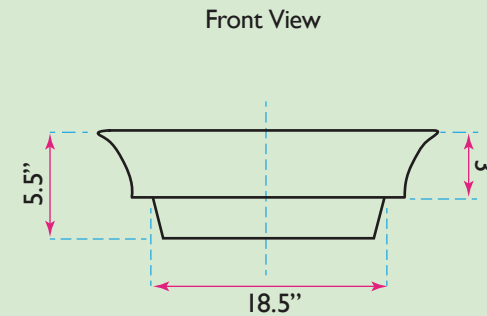

Regatta Collection

Fireclay Semi-Recessed
Vessel Mount Bathroom Vanity Sink

model:

RC73040PR “Porto Cervo”

Nantucket
S I N K S

www.NantucketSinksUSA.com
info@nantucketsinksusa.com

SPECS

OVERALL DIMENSIONS	INTERIOR BOWL(S)	EXTERIOR BOWL DEPTH	INTERIOR BOWL DEPTH	DRAIN DIMENSIONS
24.25" x 16.5"	15" x 7"	5.5" overall; 3" from counter	5.25"	1.75" Opening

FEATURES:

- Genuine Italian Fireclay
- Semi-recessed vessel mount; template not included
- Nominal Dimensions* - actual dimensions may vary by .25"
- Hand-painted with genuine platinum
- Decorative pattern on the bowl interior
- Without overflow
- Drain hole is 1.75" standard opening (drain not included)
- Limited warranty for manufacturer defects
- Do not clean with abrasive cleansers or pads