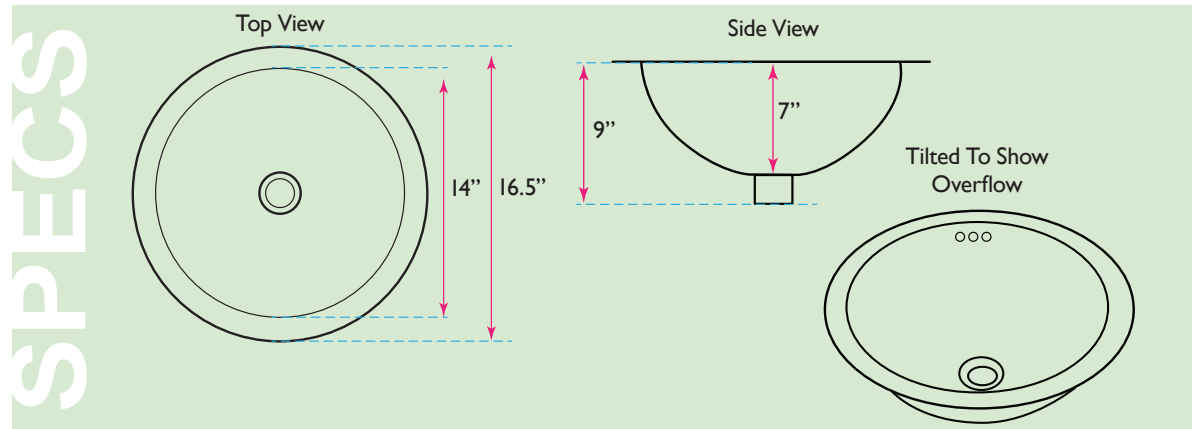

Brightwork Collection

Hand Hammered Brass Round Undermount Bathroom Sink,
Nickel Plated Finish, With Overflow

model:
RLN-OF

Nantucket

S I N K S

www.NantucketSinksUSA.com
info@nantucketsinksusa.com

OVERALL DIMENSIONS	INTERIOR BOWL	EXTERIOR HEIGHT	INTERIOR BOWL DEPTH	DRAIN OPENING
16.5" Diameter	14" Diameter	9"	7"	1.5" Opening

FEATURES:

- Premium solid brass construction bathroom sink
- Hand hammered, individual variations will exist
- With overflow
- Limited manufacturer's warranty
- Special care & maintenance required
- Nominal dimensions - actual may vary up to .25"
- Professional installation recommended