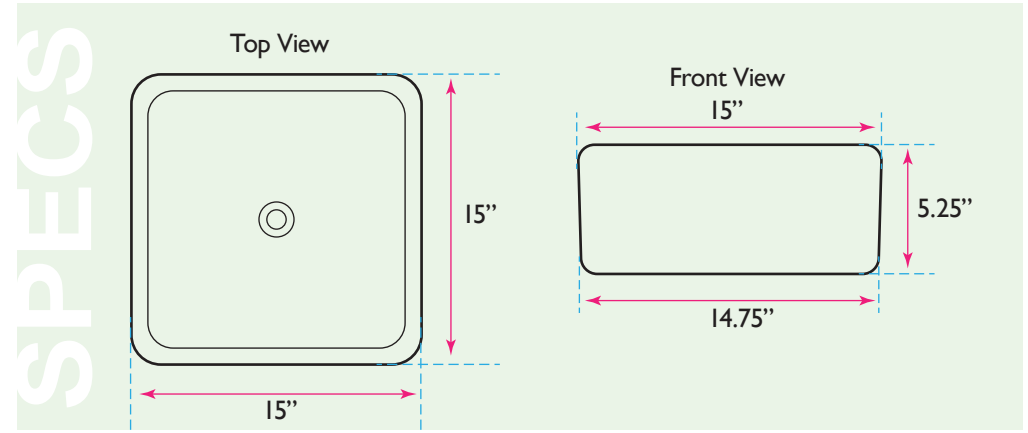

# Brant Point Collection

Vitreous China Square White  
Topmount/Vessel Sink

model:

**NSV107A**

# Nantucket

S I N K S

www.NantucketSinksUSA.com  
info@nantucketsinksusa.com

OVERALL DIMENSIONS	LARGE BOWL	BOWL HEIGHT/DEPTH	DRAIN DIMENSIONS	OVERFLOW
15" Square (top) 14.75" Square (bottom)	13.625" Square (top) 11.25" Square (bottom)	5.25"(ext.); 4.75"(int.)	1.75" Opening	NO

## FEATURES:

- Premium Vitreous China
- Template not included
- High gloss finish seals surface and makes for easy cleaning
- White Porcelain enamel finish
- Limited warranty
- No Overflow
- Nominal dimensions - actual may vary by 1/4"
- Fits an 18" cabinet base minimum
- Professional installation recommended