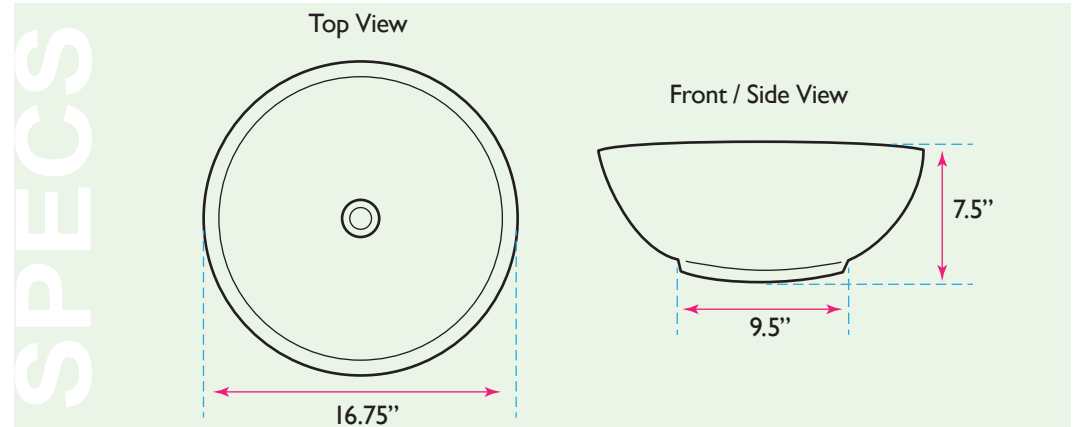

# Brant Point Collection

Round White Topmount/Vessel Sink  
With Overflow

model:

**NSV218**

**Nantucket**  
S I N K S

www.NantucketSinksUSA.com  
info@nantucketsinksusa.com

OVERALL DIMENSIONS	INTERIOR BOWL	BOWL DEPTH	DRAIN DIMENSIONS	OVERFLOW
16.75" Diameter (top) 9" Diameter (bottom)	14.5" Diameter (top) 8" Diameter (bottom)	7.5" (ext.); 5.5" (int.)	1.75" Opening	YES

## FEATURES:

- Premium Vitreous China
- Template not included
- High gloss finish seals surface and makes for easy cleaning
- White Porcelain enamel finish
- Limited manufacturer's warranty
- Has Overflow
- Nominal Dimensions - actual may vary by 1/4"
- Fits an 18" cabinet base minimum