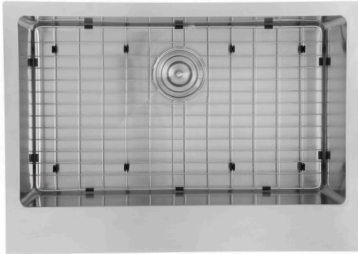

# Pro Series Collection

Premium 304, 16 Gauge Stainless Steel  
Farmhouse Apron Kitchen Sink

# Nantucket

S I N K S

model:  
**EZAPRON30**

www.NantucketSinksUSA.com  
info@nantucketsinksusa.com

"Patented" Design

SPECS

OVERALL DIMENSIONS	LARGE BOWL	APRON HEIGHT	BOWL DEPTH	DRAIN DIMENSIONS
30" x 21.25"	28" x 16"	7"	10"	3.5" Opening

## FEATURES:

- Brushed satin finish
- Insulated to reduce condensation
- Rubber padding is applied for noise reduction
- Limited lifetime manufacturer's warranty
- Easy Installation (Use existing cabinet)
- Template not included
- Attention: Designed for framed cabinets. The distance from cabinet top to the cabinet door must be greater than 7 inches.