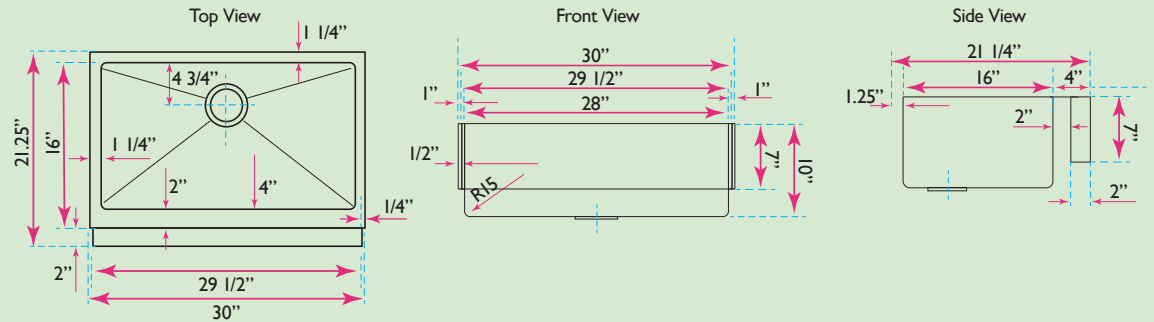

# Nantucket

S I N K S

model:  
**EZAPRON30**

www.NantucketSinksUSA.com  
info@nantucketsinksusa.com

"Patented" Design

SPECS

OVERALL DIMENSIONS	LARGE BOWL	APRON HEIGHT	BOWL DEPTH	DRAIN DIMENSIONS
30" x 21.25"	28" x 16"	7"	10"	3.5" Opening

## FEATURES:

- Brushed satin finish
- Insulated to reduce condensation
- Rubber padding is applied for noise reduction
- Limited lifetime manufacturer's warranty
- Easy Installation (Use existing cabinet)
- Template not included
- Attention: Designed for framed cabinets. The distance from cabinet top to the cabinet door must be greater than 7 inches.