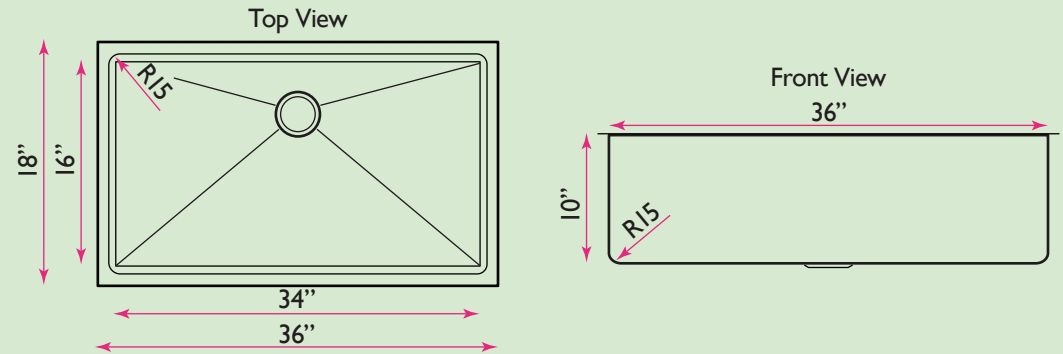

Pro Series Collection

36 Inch Oversized Large Rectangle Single Bowl Undermount
Small Radius Corners Stainless Steel Kitchen Sink

Nantucket

S I N K S

model:

SR3618-16

www.NantucketSinksUSA.com
info@nantucketsinksusa.com

SPECS

OVERALL DIMENSIONS	INTERIOR BOWL	BOWL DEPTH	BOTTOM GRID(S)	DRAIN DIMENSIONS
36" x 18"	34" x 16"	10"	BG3618	3.5" Opening

FEATURES:

- Premium 304, 16 gauge stainless steel kitchen sink
- Colander drain and grid included (Lux accessory pkg.)
- Brushed satin finish
- Limited lifetime manufacturer's warranty
- Insulated to reduce condensation
- Rubber padding is applied for noise reduction
- Professional installation recommended