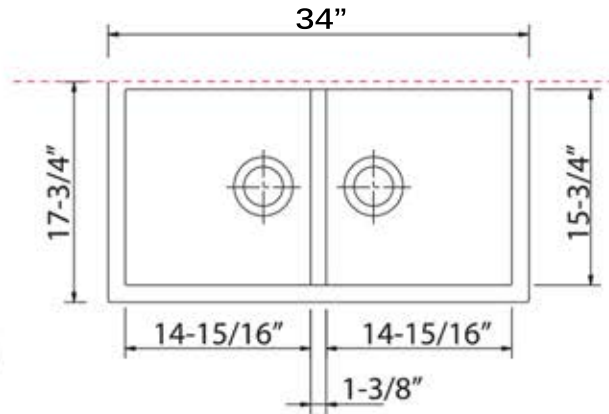

Granite Composite
Premium Granite Composite
Undermount Kitchen Sink

MODEL:
PR3418-BL

Overall Dimensions	Interior Bowl	Bowl Depth	Height	Drain Dimension
34" x 17.75"	14.9375" x 15.75" Each	7.875"	8.25"	3.5"