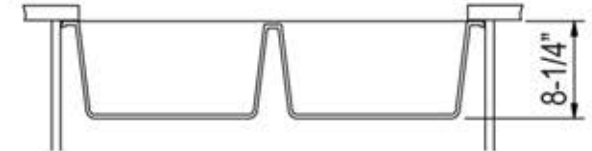

Granite Composite
Premium Granite Composite
Undermount Kitchen Sink

MODEL:
PR3418-BL

Overall Dimensions	Interior Bowl	Bowl Depth	Height	Drain Dimension
34" x 17.75"	14.9375" x 15.75" Each	7.875"	8.25"	3.5"