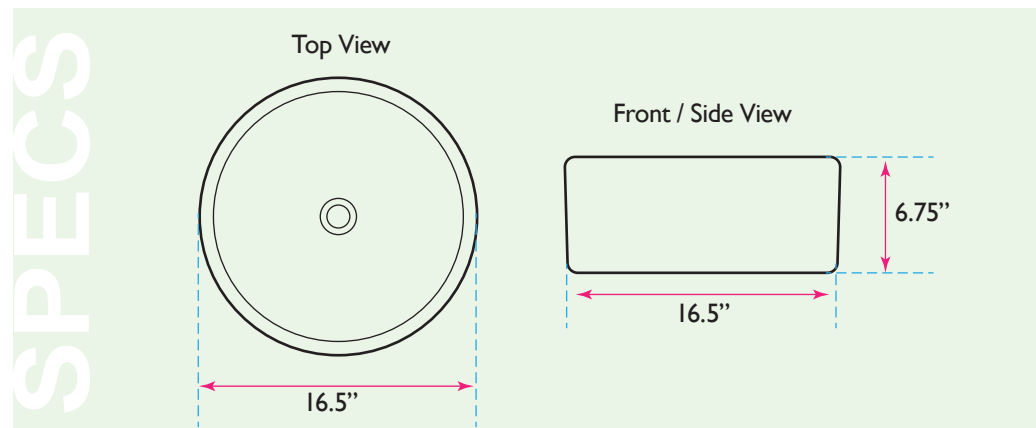

Brant Point Collection

Vitreous China Round White Topmount/Vessel Sink With Overflow

model:

NSV213

Nantucket
S I N K S

www.NantucketSinksUSA.com
info@nantucketsinksusa.com

OVERALL DIMENSIONS	LARGE BOWL	BOWL HEIGHT/DEPTH	DRAIN DIMENSIONS	OVERFLOW
16.5" Diameter	14.75" Diameter	6.75"(ext.); 5"(int.)	1.75" Opening	YES

FEATURES:

- Premium Vitreous China
- Template not included
- High gloss finish seals surface and makes for easy cleaning
- White Porcelain enamel finish
- Limited lifetime warranty
- With Overflow
- Nominal dimensions - actual may vary by 1/4"
- Fits an 18" cabinet base minimum