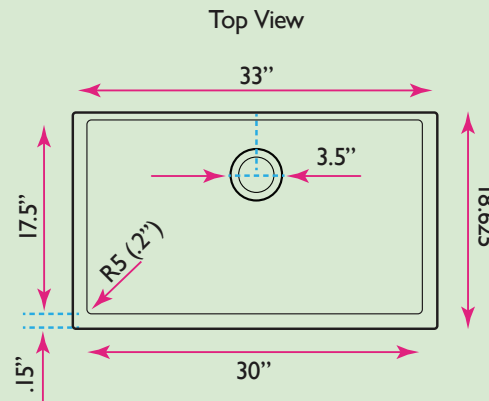

Plymouth Collection

33 Inch Single Bowl Undermount
Granite Composite Kitchen Sink

model:

PR3320-TR-UM

Nantucket
S I N K S

www.NantucketSinksUSA.com
info@nantucketsinksusa.com

SPECS

OVERALL DIMENSIONS	INTERIOR BOWL	INTERIOR BOWL DEPTH	DRAIN DIMENSIONS	BOTTOM GRID
33" x 18.625"	30" x 17.5"	9"	3.5" Drain Opening	N/A