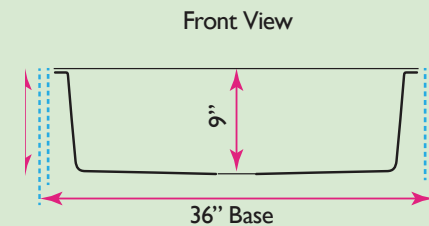

Plymouth Collection

33 Inch Single Bowl Undermount
Granite Composite Kitchen Sink

model:

PR3320-TR-UM

Nantucket
S I N K S

www.NantucketSinksUSA.com
info@nantucketsinksusa.com

SPECS

OVERALL DIMENSIONS	INTERIOR BOWL	INTERIOR BOWL DEPTH	DRAIN DIMENSIONS	BOTTOM GRID
33" x 18.625"	30" x 17.5"	9"	3.5" Drain Opening	N/A