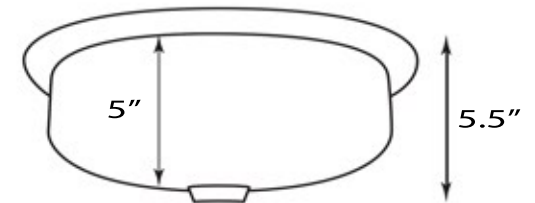

## Premium Stainless Steel Bathroom Sink

MODEL:  
**OVS**

FRONT/UNDERVIEW

Exterior Dimensions	Interior Bowl	Overall Height	Bowl Depth	Overflow
17.75" x 13.75"	15" x 11.5"	5.5"	5"	No

### FEATURES

- Premium Stainless Steel bath sink
- 1.5" Drain Opening - Drain not included
- Hand Hammered - Individual variations will exist
- 18 Gauge
- May be installed as undermount or tompount
- Limited Lifetime Warranty