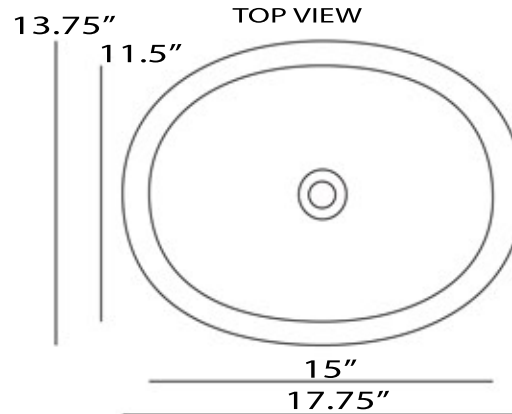

## Premium Stainless Steel Bathroom Sink

MODEL:  
**OVS**

FRONT/UNDERVIEW

Exterior Dimensions	Interior Bowl	Overall Height	Bowl Depth	Overflow
17.75" x 13.75"	15" x 11.5"	5.5"	5"	No

### FEATURES

- Premium Stainless Steel bath sink
- 1.5" Drain Opening - Drain not included
- Hand Hammered - Individual variations will exist
- 18 Gauge
- May be installed as undermount or tompount
- Limited Lifetime Warranty

\*\*Nominal Dimensions- Actual May Vary by up to .25"

PROJECT/ NAME:

ARCHITECT/CONTRACTOR:

MODEL:

JOB NOTES: