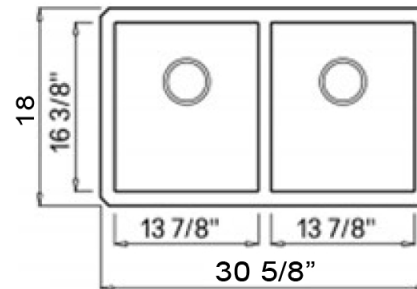

Plymouth Collection
Premium Granite Composite

MODEL:
PR5050-W-UM

Overall Dimensions	Interior Bowls	Bowl Depth	Height	Drain Holes
30.625" x 18"	13.875" x 16.375"	9"	9.5625"	3.5"

FEATURES

- Premium Granite Composite Kitchen Sink
- 80% Stone/20% Acrylic Polymers
- Scratch Resistant/Heat resistant to 560F degrees
- Hygienic non-porous surface
- Undermount installation clips included
- Designed and made in Italy
- Matte finish
- Limited Lifetime Manufactures Warranty
- Professional Installation Recomend