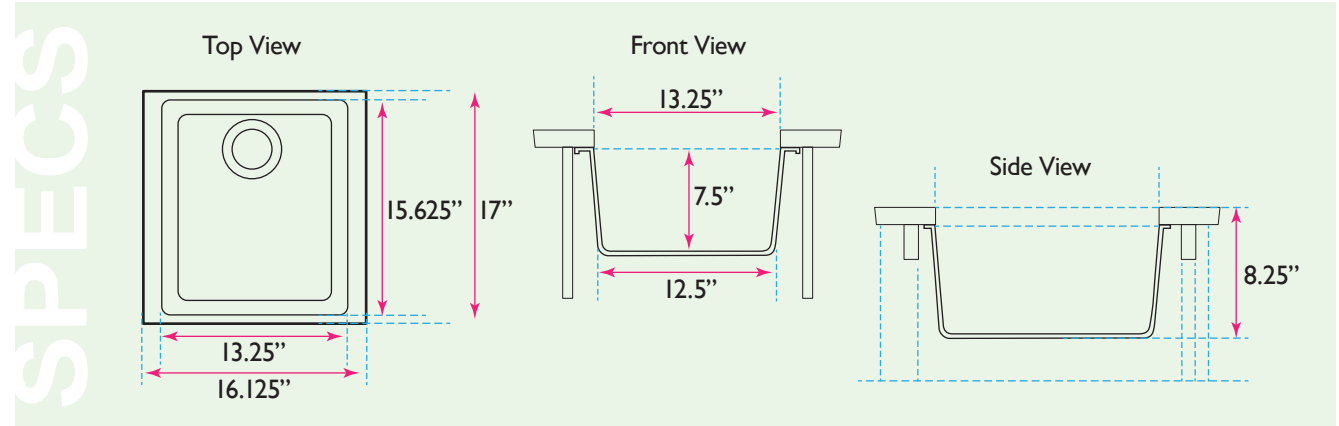

Plymouth Collection

17" Single Bowl Undermount

Granite Composite Bar/Prep Sink in Titanium

model:

PR1716-TI

Nantucket
S I N K S

www.NantucketSinksUSA.com
info@nantucketsinksusa.com

OVERALL DIMENSIONS	INTERIOR BOWL	EXTERIOR HEIGHT	INTERIOR BOWL DEPTH	DRAIN DIMENSIONS
16.125" x 17"	13.25" x 15.625"	8.25"	7.5"	3.5" Opening (not incl.)