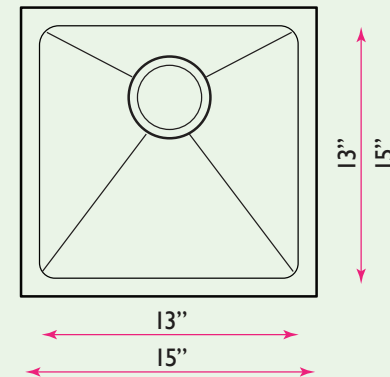

Top View

OVERALL DIMENSIONS	INTERIOR BOWL	BOWL DEPTH	GRID INCLUDED	DRAIN DIMENSIONS
15" Square	13" Square	9"	No	3.5" Opening

FEATURES:

- Premium 304, 16 gauge stainless steel kitchen sink
- Colander drain included
- Brushed satin finish
- Limited lifetime manufacturer's warranty
- Insulated to reduce condensation
- Rubber padding is applied for noise reduction
- Fits 18" cabinet base minimum
- Professional installation recommended
- Template included