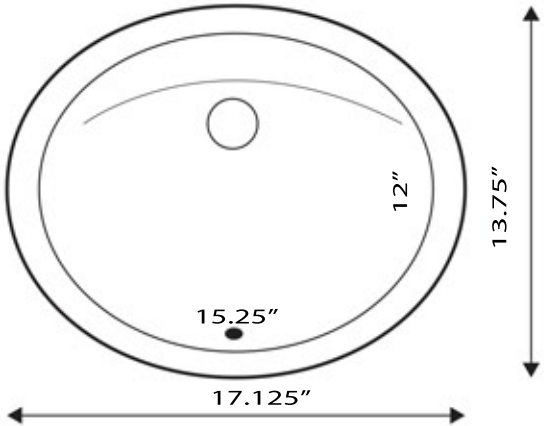

Great Point Collection  
 Vitreous China Bath Undermount Sinks

MODEL:  
**UM-15x12-W / UM-15x12-B**

Overall Dimensions	Interior Bowl	Interior Depth	Exterior Height	Drain Opening
17.125" x 13.75"	15.25" x 12"	5.5"	7"	1.5" (standard US)

**FEATURES**

- Nominal Dimensions - actual may vary by 1/4"
- Template and mounting clips included
- Vitreous China undermount with porcelain enamel glaze
- Limited Lifetime Manufacturers Warranty
- With Overflow