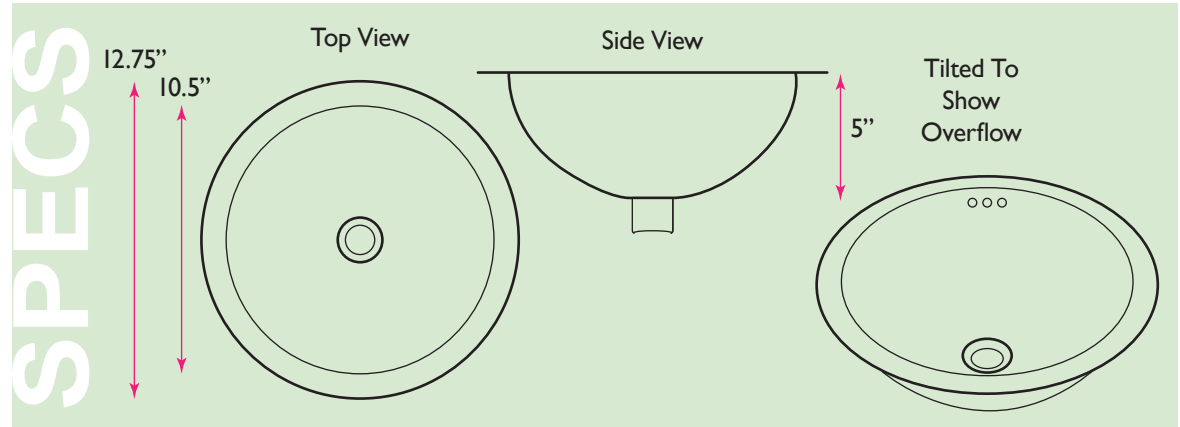

Brightwork Collection

Hand Hammered Stainless Steel Round Undermount Bathroom Sink With Overflow

model:
ROS-OF

Nantucket

S I N K S

www.NantucketSinksUSA.com
info@nantucketsinksusa.com

OVERALL DIMENSIONS	INTERIOR BOWL	EXTERIOR HEIGHT	INTERIOR BOWL DEPTH	DRAIN OPENING
13" Diameter	10.5" Diameter	7"	5"	1.75" Opening

FEATURES:

- Premium 18 Gauge, Stainless Steel bathroom sink
- With overflow
- Limited manufacturer's warranty (not for the finish)
- As with all stainless may patina - polishing will bring back luster
- Special care & maintenance required
- Nominal dimensions - actual may vary up to .25"
- Professional installation recommended
- Fits a 21" cabinet base minimum