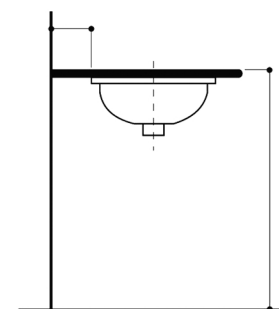

## Fireclay Bathroom Vanity Sink

**MODEL:**  
RC78140M "SANTORINI"

TOP VIEW

FRONT VIEW

SIDE VIEW

Overall Dimensions	Interior Bowl	Interior Depth	Exterior Height	Drain Dimensions
16" x 15.125"	13.25" Diameter	5.625"	6.75"	1.75"

### FEATURES

- Genuine Italian Fireclay
- Nominal Dimensions - Actual may vary by 1/4"
- Undermount, Template Not Inculded
- Beautiful patterned interior bowl
- No Overflow
- Made in Italy
- Do not clean with abrasive cleansers or pads
- Limited Warranty For Manufacturer Defects