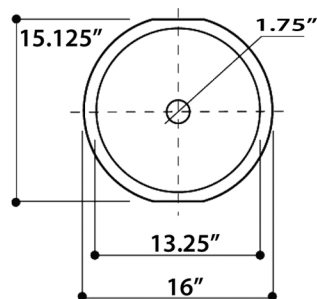

## Fireclay Bathroom Vanity Sink

**MODEL:**  
RC78140M "SANTORINI"

TOP VIEW

FRONT VIEW

SIDE VIEW

Overall Dimensions	Interior Bowl	Interior Depth	Exterior Height	Drain Dimensions
16" x 15.125"	13.25" Diameter	5.625"	6.75"	1.75"

### FEATURES

- Genuine Italian Fireclay
- Nominal Dimensions - Actual may vary by 1/4"
- Undermount, Template Not Inculded
- Beautiful patterned interior bowl
- No Overflow
- Made in Italy
- Do not clean with abrasive cleansers or pads
- Limited Warranty For Manufacturer Defects