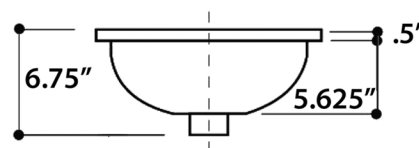

## Fireclay Bathroom Vanity Sink

**MODEL:**  
RC78140M "SANTORINI"

TOP VIEW

FRONT VIEW

SIDE VIEW

Overall Dimensions	Interior Bowl	Interior Depth	Exterior Height	Drain Dimensions
16" x 15.125"	13.25" Diameter	5.625"	6.75"	1.75"

### FEATURES

- Genuine Italian Fireclay
- Nominal Dimensions - Actual may vary by 1/4"
- Undermount, Template Not Inculded
- Beautiful patterned interior bowl
- No Overflow
- Made in Italy
- Do not clean with abrasive cleansers or pads
- Limited Warranty For Manufacturer Defects