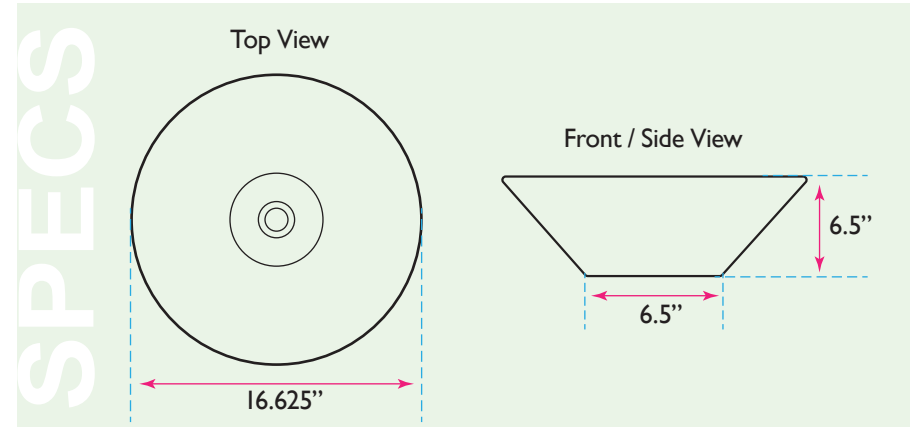

Brant Point Collection

Vitreous China Round Low-Profile
Topmount/Vessel Sink

model:
NSV222

Nantucket

S I N K S

www.NantucketSinksUSA.com
info@nantucketsinksusa.com

OVERALL DIMENSIONS	LARGE BOWL	BOWL HEIGHT/DEPTH	DRAIN DIMENSIONS	OVERFLOW
16.125" Diameter	15.25" Diameter	6.5"(ext.); 6"(int.)	1.75" Opening	NO

FEATURES:

- Premium Vitreous China
- Template not included
- High gloss finish seals surface and makes for easy cleaning
- White Porcelain enamel finish
- Limited lifetime warranty
- No Overflow
- Nominal dimensions - actual may vary by 1/4"
- Fits 18" cabinet base minimum