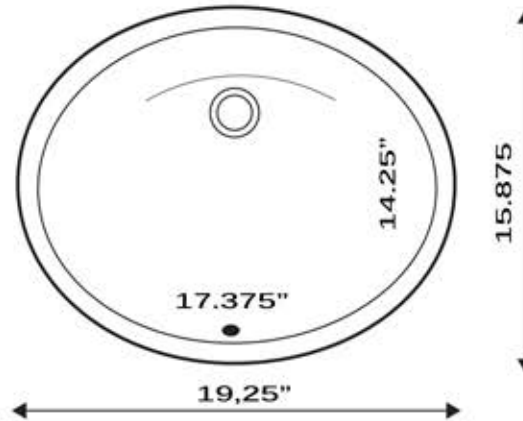

## Vitreous China Bath Undermount Sinks

MODEL:  
**UM-17x14-W-K**

Overall Dimensions	Large Bowl	Small Bowl	Depth	Reverse Model
19.25" x 15.875"	17.375 x 14.25"	NA	6.625" , 8"	NA

### FEATURES

- Nominal Dimensions - actual may vary by 1/4"
- Template and mounting clips included
- Vitreous China undermount with porcelain enamel glaze
- Limited Manufacturers Warranty
- With Overflow