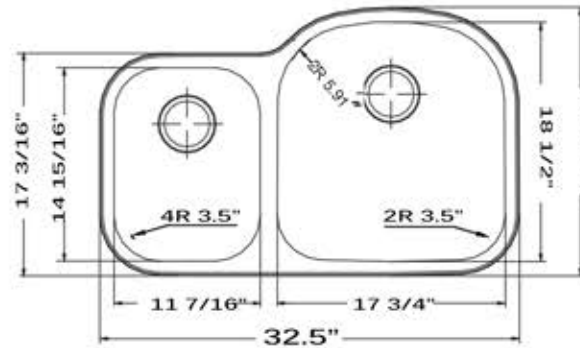

# Stainless Steel Premium Undermount Kitchen Sink

MODEL:  
**NS7030-R-16**

TOP VIEW

Overall Dimensions	Large Bowl	Small Bowl	Bottom Grid/s	Bowl Depth
32.5" x 20.6875"	17.75" x 18.5"	11.4375" x 14.9375"	BG3121L, BG3121S	7", 9"
32.5" x 17.1875"				

## FEATURES

- Premium 304, 16 gauge Stainless Steel Kitchen Sink
- Large Bowl Depth 9", Small Bowl 7"
- Brushed Satin Finish
- Limited Lifetime Manufactures Warranty
- Insulated to Reduce Condensation
- Rubber Padding is Applied for Noise Reduction