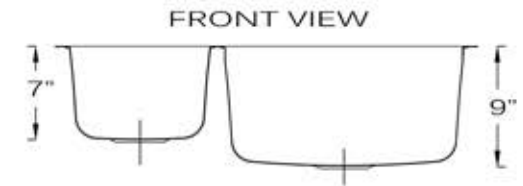

# Stainless Steel Premium Undermount Kitchen Sink

MODEL:  
**NS7030-R-16**

TOP VIEW

Overall Dimensions	Large Bowl	Small Bowl	Bottom Grid/s	Bowl Depth
32.5" x 20.6875"	17.75" x 18.5"	11.4375" x 14.9375"	BG3121L, BG3121S	7", 9"
32.5" x 17.1875"				

## FEATURES

- Premium 304, 16 gauge Stainless Steel Kitchen Sink
- Large Bowl Depth 9", Small Bowl 7"
- Brushed Satin Finish
- Limited Lifetime Manufactures Warranty
- Insulated to Reduce Condensation
- Rubber Padding is Applied for Noise Reduction