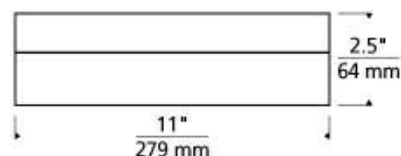

## SPECIFICATIONS

HARDWARE MATERIAL	Metal
SHADE MATERIAL	Glass
NET WEIGHT	9.1 lbs
HEIGHT	2.5in
WIDTH	11in
LENGTH	
UP LIGHT / DOWN LIGHT / BOTH?	
WET LISTED	
DAMP LISTED	
DRY LISTED	
WALL / CEILING MOUNT	
SLOPED CEILING ADAPTABLE?	No
GENERAL LISTING	ETL Listed
INCLUDES	