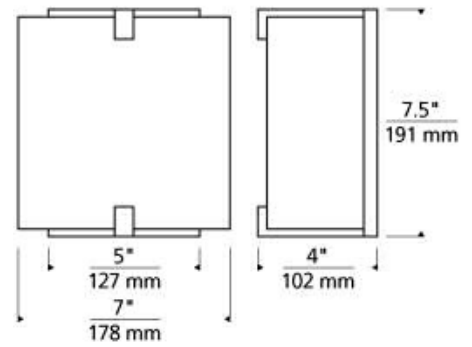

## SPECIFICATIONS

|                               |            |
|-------------------------------|------------|
| HARDWARE MATERIAL             | Metal      |
| SHADE MATERIAL                |            |
| NET WEIGHT                    | 2.54 lbs   |
| HEIGHT                        | 7.5in      |
| WIDTH                         | 4in        |
| LENGTH                        |            |
| MIN. EXTENSION FROM WALL      |            |
| UP LIGHT / DOWN LIGHT / BOTH? |            |
| WET LISTED                    |            |
| DAMP LISTED                   |            |
| DRY LISTED                    |            |
| UP / DOWN                     |            |
| HORIZONTAL / VERTICAL         |            |
| WALL / CEILING MOUNT          |            |
| SLOPED CEILING ADAPTABLE?     | No         |
| GENERAL LISTING               | ETL Listed |
| ADA COMPLIANT                 |            |
| INCLUDES                      |            |