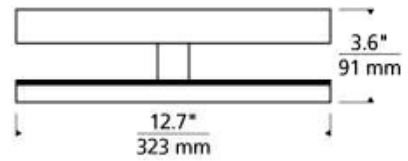

## SPECIFICATIONS

HARDWARE MATERIAL	Metal
SHADE MATERIAL	Glass
NET WEIGHT	5 lbs
HEIGHT	3.6in
WIDTH	12.7in
LENGTH	12.7in
UP LIGHT / DOWN LIGHT / BOTH?	
WET LISTED	
DAMP LISTED	Yes
DRY LISTED	
WALL / CEILING MOUNT	
SLOPED CEILING ADAPTABLE?	No
GENERAL LISTING	ETL Listed
INCLUDES	