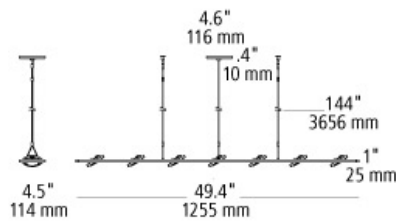

calix 7-light suspension

DESCRIPTION

Ultra-sleek and modern, the structural linear aluminum frame encases seven infinitely aimable LED spotlights. Each spot features a sleek, die-cast aluminum head held within two concentric brackets each able to rotate 360 degrees on independent perpendicular axes. Total aiming flexibility results in limitless design options with the ability to layer direct and indirect light from a single fixture. Includes 12' of field-cuttable aircraft cable and (7) 7 watt 460 lumen (net of optic/driver) 3000K 80 CRI LED modules. Dimmable with a low-voltage electronic dimmer. 120v or 277v.

WEIGHT

4.69lb / 2.13kg ±

calix 7-light suspension

ORDERING INFORMATION

model	finish	lamp
SU768	SC satin nickel	LED830 LED module 7x7w 3000K 120v LED830-277 LED module 7x7w 3000K 277v

FIXTURE TYPE: _____

JOB NAME: _____