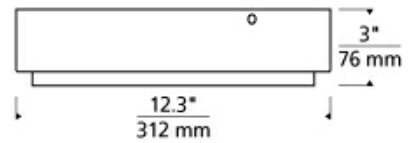

700FMESC12 _____

JOB NAME _____

NOTES _____

SPECIFICATIONS

HARDWARE MATERIAL	Metal
SHADE MATERIAL	Glass
NET WEIGHT	2 lbs
HEIGHT	3in
WIDTH	12.3in
LENGTH	12.3in
UP LIGHT / DOWN LIGHT / BOTH?	
WET LISTED	
DAMP LISTED	Yes
DRY LISTED	
WALL / CEILING MOUNT	
SLOPED CEILING ADAPTABLE?	No
GENERAL LISTING	ETL Listed
INCLUDES	