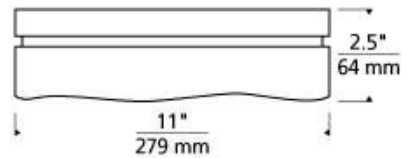

Compact fluorescent lamp option available only with Large Size.

700FMFLDR _____

JOB NAME _____

NOTES _____

FLUID ROUND LARGE FLUSH MOUNT

SPECIFICATIONS

HARDWARE MATERIAL	Metal
SHADE MATERIAL	Glass
NET WEIGHT	9.5 lbs
HEIGHT	2.5in
WIDTH	11in
LENGTH	
UP LIGHT / DOWN LIGHT / BOTH?	
WET LISTED	
DAMP LISTED	
DRY LISTED	
WALL / CEILING MOUNT	
SLOPED CEILING ADAPTABLE?	No
GENERAL LISTING	ETL Listed
INCLUDES	