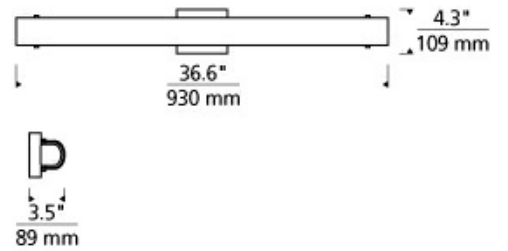

LAMPING

Includes 30 watt, 1050 delivered lumen, 2700K LED module. Mounts horizontally or vertically. ADA compliant. Dimmable with low-voltage electronic dimmer.

Satin Nickel

Satin Nickel

ORDERING INFORMATION

700BCHALO LENGTH (A)	FINISH	LAMP
36 36"	C CHROME S SATIN NICKEL	-LED927 LED 90 CRI 2700K 120V

700BCHALO _____

JOB NAME _____

NOTES _____

HALO 36 BATH

SPECIFICATIONS

HARDWARE MATERIAL	Metal
SHADE MATERIAL	Glass
NET WEIGHT	3.5 lbs
HEIGHT	4.3in
WIDTH	5in
LENGTH	36.6in
WET LISTED	
DAMP LISTED	
DRY LISTED	
SLOPED CEILING ADAPTABLE?	No
GENERAL LISTING	ETL Listed
INCLUDES	