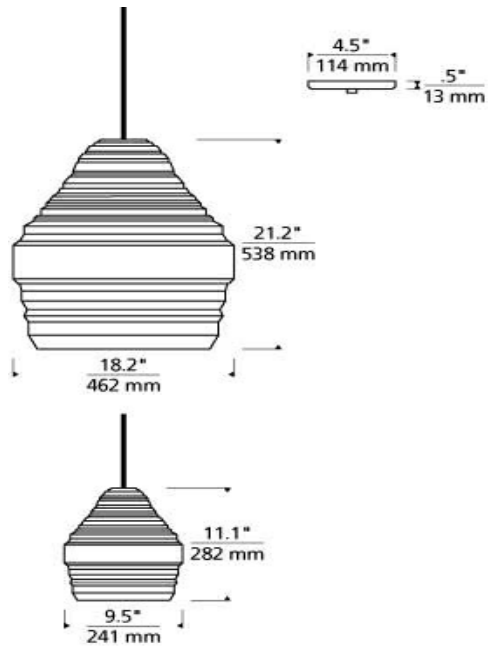

700 _____ RYKP _____

JOB NAME _____

NOTES _____

RYKER PENDANT

SPECIFICATIONS

HARDWARE MATERIAL	Metal
SHADE MATERIAL	Metal
NET WEIGHT	9.70 lbs
HEIGHT	21.2in
WIDTH	18.2in
LENGTH	
UP LIGHT / DOWN LIGHT / BOTH?	
WET LISTED	
DAMP LISTED	Yes
DRY LISTED	
MIN. HANGING HEIGHT	
MAX HANGING HEIGHT	
TOTAL CORD LENGTH	72in
TOTAL STEM LENGTH	
STEM QTY	
SLOPED CEILING ADAPTABLE?	No
GENERAL LISTING	ETL Listed
INCLUDES	