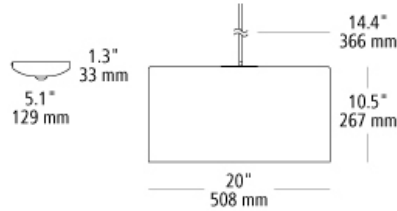

lania grande pendant

DESCRIPTION

The Lania Grande line-voltage pendant by LBL Lighting features brass wire crafted into a honeycomb pattern that is pressed in a custom mold, into which clear glass is hand-blown and later textured to create a unique, layered effect. There's a rustic yet refined quality about this design that will nicely accent a whole host of interior decor whether industrial, country casual, eclectic transitional, urban chic or contemporary. Comes with Satin nickel canopy. Includes 1-12" stem and 3-24" stems. Available with or without lamp. (3) E26 medium base sockets 60w max. LED version includes (3) 6.5 watt 1786 total delivered lumens 80CRI 2300K LED ST19. Dimmable with a low-voltage electronic dimmer. 120v.

WEIGHT

18.75-18.75lb / 8.5-8.5kg ±

clear-brass

ORDERING INFORMATION

model	color	lamp
LP966	CR clear-brass	No Lamp LED823 (3) E26 LED ST19 6.5w 120v

FIXTURE TYPE: _____
 JOB NAME: _____
 NOTES: _____

7400 Linder Avenue
 Skokie, Illinois 60077
 T 847.626.6300
 F 847.626.6350