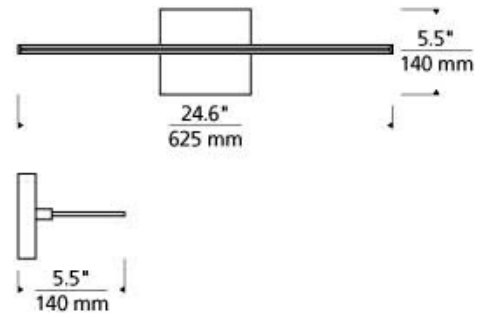

Chrome

Chrome

Satin Nickel

ORDERING INFORMATION

700BC	SHAPE OR SIZE	LENGTH (A)	FINISH	LAMP
	A DIRECT	2 24"	C CHROME	-LED830 LED 80 CRI 3000K 120V
	B DIRECT/INDIRECT	3 36"	S SATIN NICKEL	-LED930 LED 90 CRI 3000K 120V
				-LED930-277 LED 90 CRI 3000K 277V

700BC _____

JOB NAME _____

NOTES _____

SPAN 24 BATH

SPECIFICATIONS

HARDWARE MATERIAL	Metal
SHADE MATERIAL	Acrylic
NET WEIGHT	2.93 lbs
HEIGHT	5.5in
WIDTH	5.5in
LENGTH	24.6in
WET LISTED	
DAMP LISTED	
DRY LISTED	
SLOPED CEILING ADAPTABLE?	No
GENERAL LISTING	ETL Listed
INCLUDES	