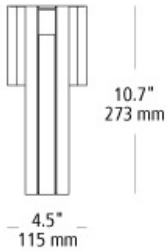

dolly wall

DESCRIPTION

Slotted metal cylinder reveals an inner layer of brilliant rhinestones. Contact the Generation Brands Quotes Dept. for custom interior color options. Custom interior colors are available, contact the LBL Quotes Department, quotes@generation-brands.com, for more information. Mounts up and down. Includes (1) 6 watt 350 lumen 3000K 80 CRI LED module. ADA compliant. 120 or 277v.

WEIGHT

2.18lb / 0.99kg ±

rubberized black exterior/clear crystal interior

wall projection 2.9" / 75 mm

rubberized black exterior/black crystal interior

rubberized black exterior/clear crystal interior

satin nickel exterior/clear crystal interior

ORDERING INFORMATION

model	color	lamp
WS765	BLBL rubberized black exterior/black crystal interior	LED LED module 6w 120v
	BLCR rubberized black exterior/clear crystal interior	LED277 LED module 6w 277v
	SCCR satin nickel exterior/clear crystal interior	