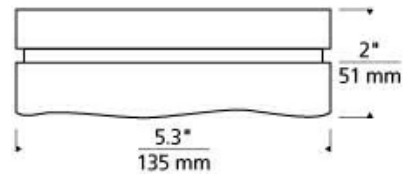

700FMLDS _____

JOB NAME _____

NOTES _____

FLUID SQUARE SMALL FLUSH MOUNT

SPECIFICATIONS

HARDWARE MATERIAL	Metal
SHADE MATERIAL	Glass
NET WEIGHT	2.5 lbs
HEIGHT	2in
WIDTH	5.3in
LENGTH	
UP LIGHT / DOWN LIGHT / BOTH?	
WET LISTED	
DAMP LISTED	
DRY LISTED	
WALL / CEILING MOUNT	
SLOPED CEILING ADAPTABLE?	No
GENERAL LISTING	ETL Listed
INCLUDES	