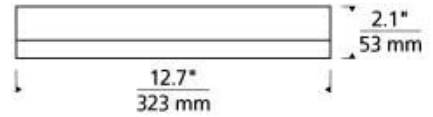

## SPECIFICATIONS

HARDWARE MATERIAL	Metal
SHADE MATERIAL	Glass
NET WEIGHT	5 lbs
HEIGHT	2.1in
WIDTH	12.7in
LENGTH	12.7in
UP LIGHT / DOWN LIGHT / BOTH?	
WET LISTED	
DAMP LISTED	Yes
DRY LISTED	
WALL / CEILING MOUNT	
SLOPED CEILING ADAPTABLE?	No
GENERAL LISTING	ETL Listed
INCLUDES	