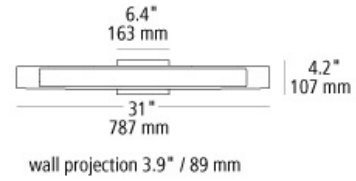

**dover bath**

**DESCRIPTION**

Sleek linear bath bar whose rectangular frosted glass and gently curving metal frame combine for a beautifully harmonized design. May be mounted horizontally or vertically. Fluorescent includes (1) 24 watt mini bi-pin base T5 high output linear fluorescent lamp and electronic ballast; Halogen includes (5) 40 watt G9 base halogen lamps; LED includes (1) 20 watt 1400 lumen 3000K LED module. 120 or 277V.

**WEIGHT**

4.5lb / 2.04kg ±

opal

opal

**ORDERING INFORMATION**

type	model	color	finish	lamp
HW Halogen	496	OP opal	BZ bronze	24L1HE T5HO mini bi-pin 24w 120v (PW only)
LW LED			PC polished chrome	24L2HE T5HO mini bi-pin 24w 277v (PW only)
PW Fluorescent			SC satin nickel	2G40 G9 40w 120v (HW only)
				LED LED module 20w 3000K 120v
				LED277 LED module 20w 3000K 277v