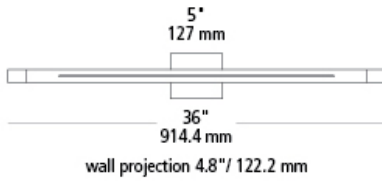

vertura 36 bath

DESCRIPTION

Hidden within a sleek metal body, an ultra-thin LED light guide panel produces plenty of task illumination ideal for the bath. A thin, forward facing light reveal adds a touch of elegance as the curved endcaps round out its linear nature. Mounts horizontally. Includes (1) 20 watt 1600 lumen 80 CRI 3000K LED module. Dimmable with a low-voltage electronic dimmer. 120v or 277v.

WEIGHT

3.69lb / 1.67kg ±

bronze satin nickel

ORDERING INFORMATION

model	finish	lamp
BA868	BZ bronze	LED830 LED Module 20w 80 CRI 3000K 120v

FIXTURE TYPE: _____

JOB NAME: _____

NOTES: _____