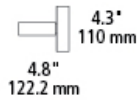

vertura 36 bath

DESCRIPTION

Hidden within a sleek metal body, an ultra-thin LED light guide panel produces plenty of task illumination ideal for the bath. A thin, forward facing light reveal adds a touch of elegance as the curved endcaps round out its linear nature. Mounts horizontally. Includes (1) 20 watt 1600 lumen 80 CRI 3000K LED module. Dimmable with a low-voltage electronic dimmer. 120v or 277v.

WEIGHT

3.69lb / 1.67kg ±

bronze satin nickel

ORDERING INFORMATION

model	finish	lamp
BA868	BZ bronze	LED830 LED Module 20w 80 CRI 3000K 120v

FIXTURE TYPE: _____

JOB NAME: _____

NOTES: _____