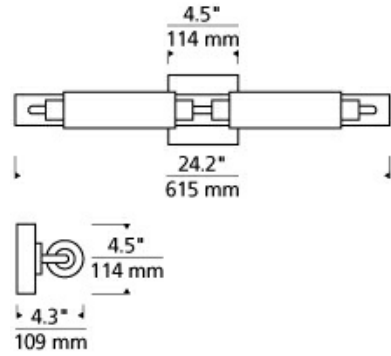

## SPECIFICATIONS

HARDWARE MATERIAL	Metal
SHADE MATERIAL	Glass
NET WEIGHT	3.5 lbs
HEIGHT	4.5in
WIDTH	4.3in
LENGTH	24.2in
WET LISTED	
DAMP LISTED	
DRY LISTED	
SLOPED CEILING ADAPTABLE?	No
GENERAL LISTING	
INCLUDES	