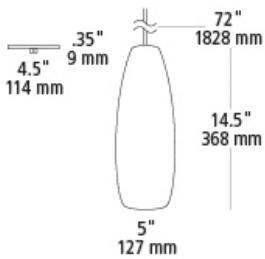

**kendall pendant**

**DESCRIPTION**

Soft curves and rich colors combine to create a sophisticated modern glass pendant. Hand-blown by artisans in Poland, its gentle color graduation, lighter at the top to darker at the bottom, makes the thick glass even more engaging. Includes 6' of field-cutable cord. Available with or without lamp. E26 medium base socket 30 watt max or equivalent classic Edison style T9 lamp. Dimmable with a standard incandescent dimmer. 120v.

**WEIGHT**

5lb / 2.27kg ±

peacock blue

orange

smoke

**ORDERING INFORMATION**

model	color	finish	lamp
LP793	OR orange	BZ bronze	No Lamp
	SM smoke	SC satin nickel	2D E26 Classic Edison Style T9 30w 120v

FIXTURE TYPE: \_\_\_\_\_