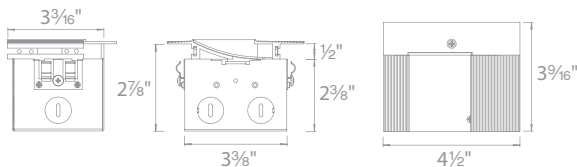

ASYMMETRICAL RECESSED CHANNEL

LED-T

1509 S. La Cienega Blvd.
Los Angeles, CA 90035
T: 310. 826. 7777
info@liteninc.com

Fixture Type:

Catalog Number:

Project: _____

Location: _____

- Installs within drywall depth
- Linear channel can be field cut
- Accommodates one run of InvisiLED® indoor tape
- Dense foam insert for spackling
- Recommended installation within 15 inches of surface to be illuminated
- Aluminum extrusion powder coated in matte white

8 ft linear channel
Includes an end cap
Can be field cut

LED-T-RCH2-WT

Power feed

LED-T-RBOX2-WT

Includes a wiring box, two hanger bars, a five-pin InvisiLED® adapter, and two end caps
The end cap may be placed on either side or be removed
Hanger bars may install on any side of the wiring box