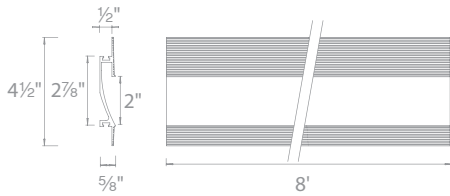

ASYMMETRICAL RECESSED CHANNEL

LED-T

1509 S. La Cienega Blvd.
Los Angeles, CA 90035
T: 310. 826. 7777
info@liteninc.com

Fixture Type:

Catalog Number:

Project: _____

Location: _____

- Installs within drywall depth
- Linear channel can be field cut
- Accommodates one run of InvisiLED® indoor tape
- Dense foam insert for spackling
- Recommended installation within 15 inches of surface to be illuminated
- Aluminum extrusion powder coated in matte white

8 ft linear channel
Includes an end cap
Can be field cut

LED-T-RCH2-WT

Power feed

LED-T-RBOX2-WT

Includes a wiring box, two hanger bars, a five-pin InvisiLED® adapter, and two end caps
The end cap may be placed on either side or be removed
Hanger bars may install on any side of the wiring box