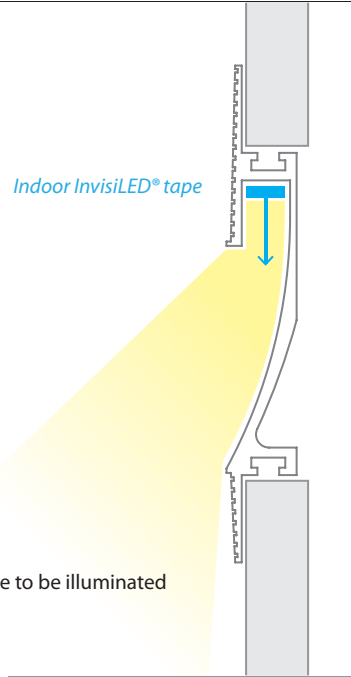

ASYMMETRICAL RECESSED CHANNEL

LED-T

1509 S. La Cienega Blvd.
Los Angeles, CA 90035
T: 310. 826. 7777
info@liteninc.com

Fixture Type:

Catalog Number:

Project: _____

Location: _____

- Installs within drywall depth
- Linear channel can be field cut
- Accommodates one run of InvisiLED® indoor tape
- Dense foam insert for spackling
- Recommended installation within 15 inches of surface to be illuminated
- Aluminum extrusion powder coated in matte white

8 ft linear channel
Includes an end cap
Can be field cut

LED-T-RCH2-WT

Power feed

LED-T-RBOX2-WT

Includes a wiring box, two hanger bars, a five-pin InvisiLED® adapter, and two end caps
The end cap may be placed on either side or be removed
Hanger bars may install on any side of the wiring box

LED-T-____-WT

Example: **LED-T-RCH2-WT**