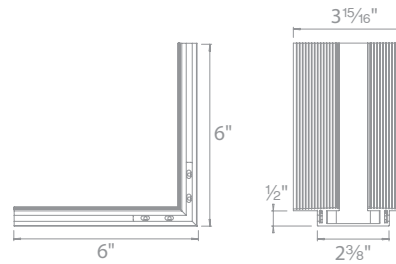

Outside corner
Transitions around columns, bump outs, or soffits
Includes diffuser

LED-T-WTW1-WT