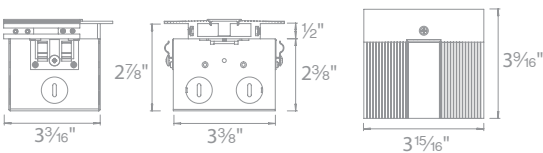

8 ft linear channel

LED-T-RCH1-WT

*Includes an end cap and diffuser
Can be field cut*

Power feed

LED-T-RBOX1-WT

*Includes a wiring box, two hanger bars,
two five-pin InvisiLED® adapters, an end cap and diffuser
The end cap may be placed on either side or be removed
Hanger bars may install on any side of the wiring box*

LED-T-____-WT

Example: **LED-T-RCH1-WT**

SYMMETRICAL RECESSED CHANNEL

LED-T

Lateral corner
Includes diffuser

LED-T-CTC1-WT

Perpendicular corner
Transitions between walls or wall to ceiling
Includes diffuser