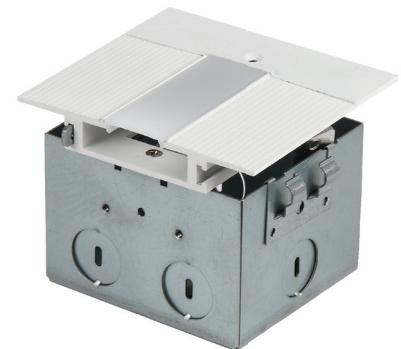

SYMMETRICAL RECESSED CHANNEL

LED-T-RCH1

1509 S. La Cienega Blvd.
Los Angeles, CA 90035
T: 310. 826. 7777
info@liteninc.com

Fixture Type:

Catalog Number:

Project: _____

Location: _____

COMPATIBLE PRODUCTS

- InvisiLED® Pro, Pro2, Pro3
- InvisiLED® LITE, Classic
- InvisiLED® Daylight to Sunset, Palette

- Installs within drywall depth
- Linear channel can be field cut
- Accomodates either one or two runs of InvisiLED® indoor tape
See individual InvisiLED spec sheets.
- Includes a translucent white acrylic diffuser
- Dense foam insert for spackling
- Aluminum extrusion powder coated in matte white
- Remote transformer is required

8 ft linear channel

LED-T-RCH1-WT

*Includes an end cap and diffuser
Can be field cut*

Power feed

LED-T-RBOX1-WT

*Includes a wiring box, two hanger bars,
two five-pin InvisiLED® adapters, an end cap and diffuser
The end cap may be placed on either side or be removed
Hanger bars may install on any side of the wiring box*

LED-T-____-WT

Example: **LED-T-RCH1-WT**

SYMMETRICAL RECESSED CHANNEL

LED-T

Lateral corner
Includes diffuser

LED-T-CTC1-WT

Perpendicular corner
Transitions between walls or wall to ceiling
Includes diffuser