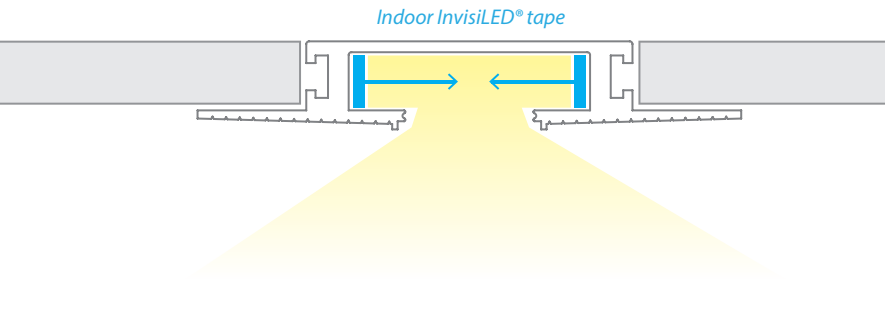

SYMMETRICAL RECESSED CHANNEL

LED-T-RCH1

1509 S. La Cienega Blvd.
Los Angeles, CA 90035
T: 310. 826. 7777
info@liteninc.com

Fixture Type:

Catalog Number:

Project: _____

Location: _____

COMPATIBLE PRODUCTS

- InvisiLED® Pro, Pro2, Pro3
- InvisiLED® LITE, Classic
- InvisiLED® Daylight to Sunset, Palette

- Installs within drywall depth
- Linear channel can be field cut
- Accomodates either one or two runs of InvisiLED® indoor tape
See individual InvisiLED spec sheets.
- Includes a translucent white acrylic diffuser
- Dense foam insert for spackling
- Aluminum extrusion powder coated in matte white
- Remote transformer is required

8 ft linear channel

LED-T-RCH1-WT

*Includes an end cap and diffuser
Can be field cut*

Power feed

LED-T-RBOX1-WT

*Includes a wiring box, two hanger bars,
two five-pin InvisiLED® adapters, an end cap and diffuser
The end cap may be placed on either side or be removed
Hanger bars may install on any side of the wiring box*

Two strips of tapes were used under the diffuser, data shows lumen output per foot