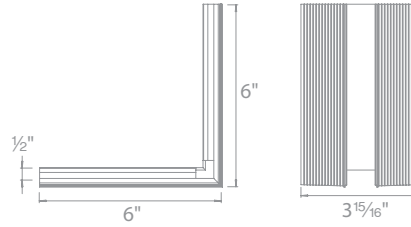

Perpendicular corner
Transitions between walls or wall to ceiling
Includes diffuser

LED-T-WTC1-WT