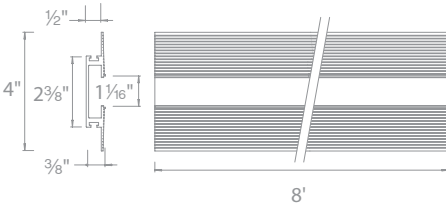

SYMMETRICAL RECESSED CHANNEL

LED-T-RCH1

1509 S. La Cienega Blvd.
Los Angeles, CA 90035
T: 310. 826. 7777
info@liteninc.com

Fixture Type:

Catalog Number:

Project: _____

Location: _____

COMPATIBLE PRODUCTS

- InvisiLED® Pro, Pro2, Pro3
- InvisiLED® LITE, Classic
- InvisiLED® Daylight to Sunset, Palette

- Installs within drywall depth
- Linear channel can be field cut
- Accomodates either one or two runs of InvisiLED® indoor tape
See individual InvisiLED spec sheets.
- Includes a translucent white acrylic diffuser
- Dense foam insert for spackling
- Aluminum extrusion powder coated in matte white
- Remote transformer is required

8 ft linear channel

LED-T-RCH1-WT

*Includes an end cap and diffuser
Can be field cut*

Power feed

LED-T-RBOX1-WT

*Includes a wiring box, two hanger bars,
two five-pin InvisiLED® adapters, an end cap and diffuser
The end cap may be placed on either side or be removed
Hanger bars may install on any side of the wiring box*

Two strips of tapes were used under the diffuser, data shows lumen output per foot