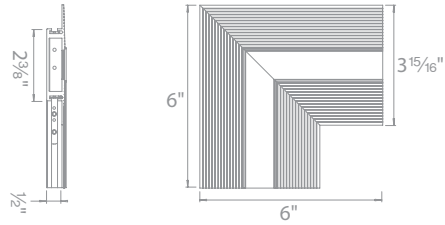

LED-T-____-WT

Example: **LED-T-RCH1-WT**

SYMMETRICAL RECESSED CHANNEL

LED-T

Lateral corner
Includes diffuser

LED-T-CTC1-WT

Perpendicular corner
Transitions between walls or wall to ceiling
Includes diffuser