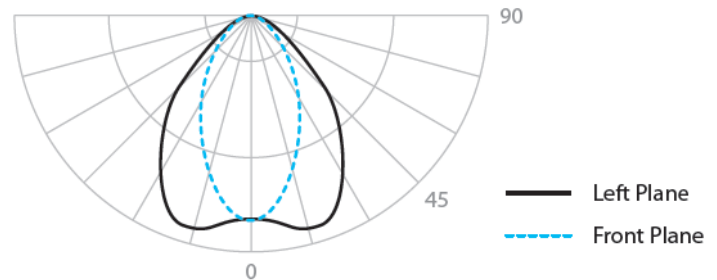

Operating Temperature: -40°C (-40°F) to 40°C (104°F)

PHOTOMETRY

ORDER NUMBER

Model		Wattage	Comparable	Color temp	Delivered Lumens	Finish
WP-LED335	<i>Flood</i>	35.5W	100W HID	30	3000K	2450
				50	5000K	
WP-LED354	<i>Flood Pro</i>	53W	150W HID	35	3500K	3445