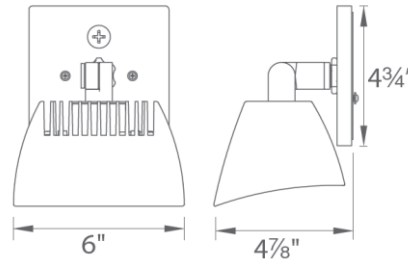

FLOOD/FLOOD PRO Endurance Wallpack

WP-LED335/WP-LED354

Includes two canopy accessories for surface mount
Or recessed junction boxes

Fixture Type: _____

Catalog Number: _____

Project: _____

Location: _____

PRODUCT DESCRIPTION