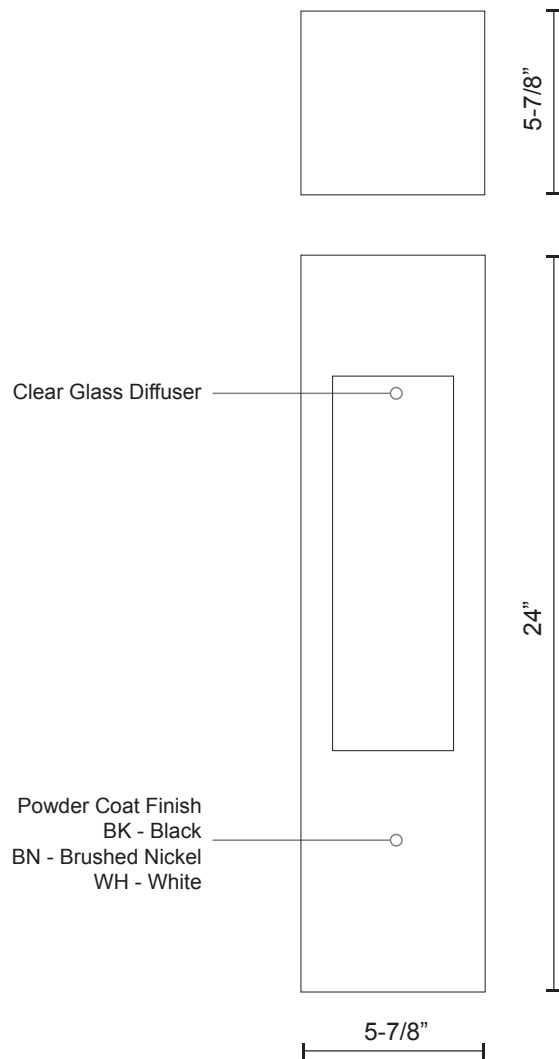

EB2924

SPECIFICATION SHEET

PROJECT	
DATE	TYPE

High power exterior rated bollards for safety and architectural illumination

- Wet location listed
- Die-cast aluminum housing with powder coat finishes
- Dimmable with ELV dimmer (Not included)
- 120V

Color Temp 3000K
 CRI (Ra) >80
 Dimming 100% - 10%
 Rated Life 50,000 hours

Voltage	Watt	LED Lumens	Delivered Lumens	Finish(es)
120V	12W	1000lm	753lm*	BK / BN / WH

*Subject to testing confirmation

EB2924-BK

EB2924-BN

EB2924-WH