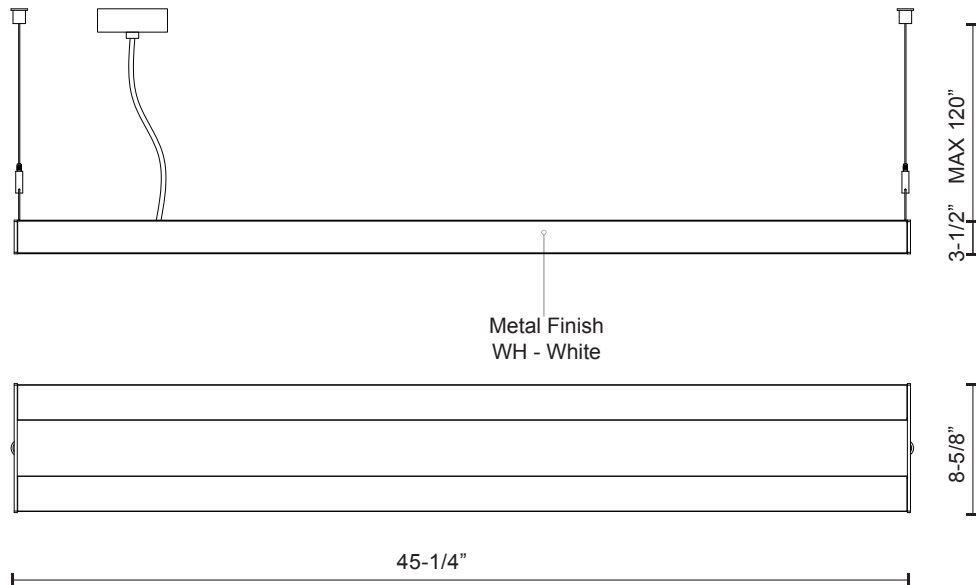

LP12945-WH

SPECIFICATION SHEET

PROJECT	
DATE	TYPE

Sophisticated LED technology meets modern pendant

- White metal details
- Maximum cable length 120"
- Dimmable with ELV dimmer (Not included)
- 120V

Color Temp	3000K
CRI (Ra)	>90
Dimming	100% - 10%
Rated Life	50,000 hours

Voltage	Watt	LED Lumens	Delivered Lumens	Finish(es)
120V	58W	4800lm	2855lm*	WH - White

*Preliminary figures

1509 S. La Cienega Blvd.
Los Angeles, CA 90035
T: 310. 826. 7777
info@liteninc.com