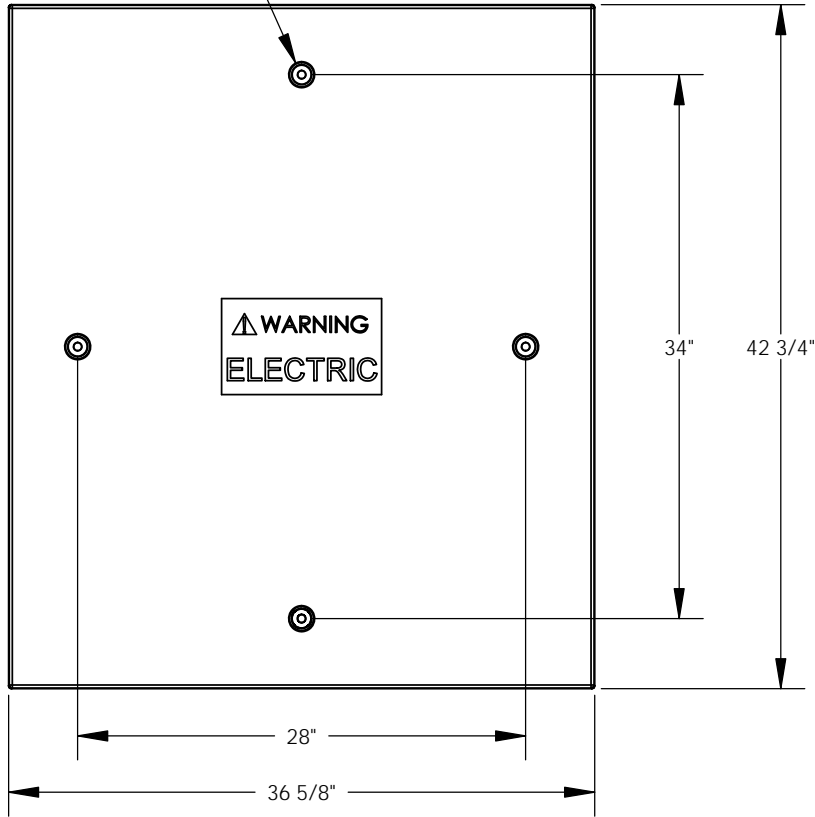

REVISIONS			
REV.	DESCRIPTION	DATE	APPROVED
REL-01		6/5/2006	

Brass Pentahead Cup

1 Layer 1/2" Encapsulated Plywood

NOTE:
Comes with (4) 3/8-16x1.5
SST Pentahead Bolts

PROPRIETARY AND CONFIDENTIAL
THE INFORMATION CONTAINED IN THIS DRAWING IS THE SOLE PROPERTY OF NORDIC FIBERGLASS, INC. ANY REPRODUCTION IN PART OR AS A WHOLE WITHOUT THE WRITTEN PERMISSION OF NORDIC FIBERGLASS, INC. IS PROHIBITED.

Customer Name: N/A		
DIMENSIONS ARE IN INCHES		
TOLERANCES: ANGLES ± 1°		
FRACTIONAL ± 1/32		
ONE PLACE DECIMAL ± .060		
TWO PLACE DECIMAL ± .030		
THREE PLACE DECIMAL ± .015		
MATERIAL		
	NAME	DATE
DRAWN	P.J.W.	06/05/06
CHECKED	---	--/--/--