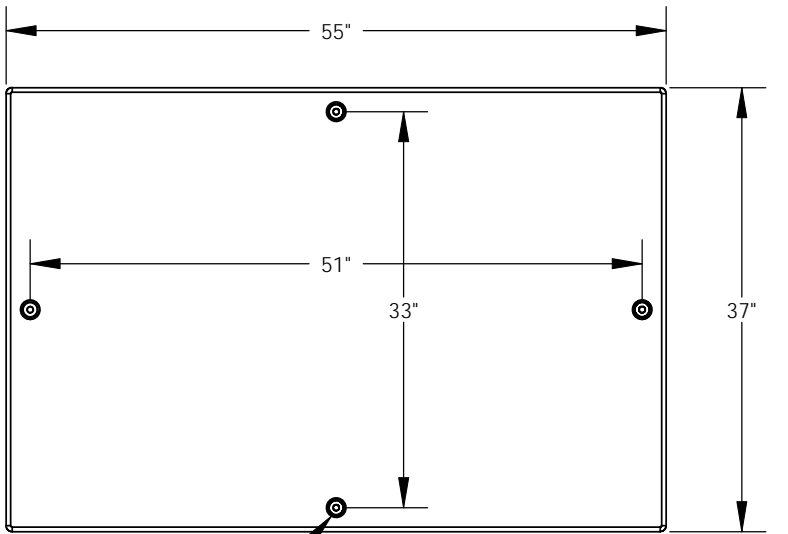

REVISIONS			
REV.	DESCRIPTION	DATE	APPROVED
REL-01		10/27/2006	
REL-02	Changed from 3/4" Plywood	10/8/2007	P.J.W.

Brass Pentahead Cup  
4x

Includes (4) 3/8-16x1.5  
Sst Pentahead Bolts

**Nordic Fiberglass, Inc.**

Customer Name: N/A		
DIMENSIONS ARE IN INCHES TOLERANCES: ANGLES $\pm 1^\circ$ FRACTIONAL $\pm 1/32$ ONE PLACE DECIMAL $\pm .060$ TWO PLACE DECIMAL $\pm .030$ THREE PLACE DECIMAL $\pm .015$		
MATERIAL		
	NAME	DATE
DRAWN	P.J.W.	10/27/06
CHECKED	---	--/--

SIZE	ITEM ID:	REV.
<b>A</b>	02170.00	<b>REL-02</b>
SCALE:1:16		SHEET 1 OF 1